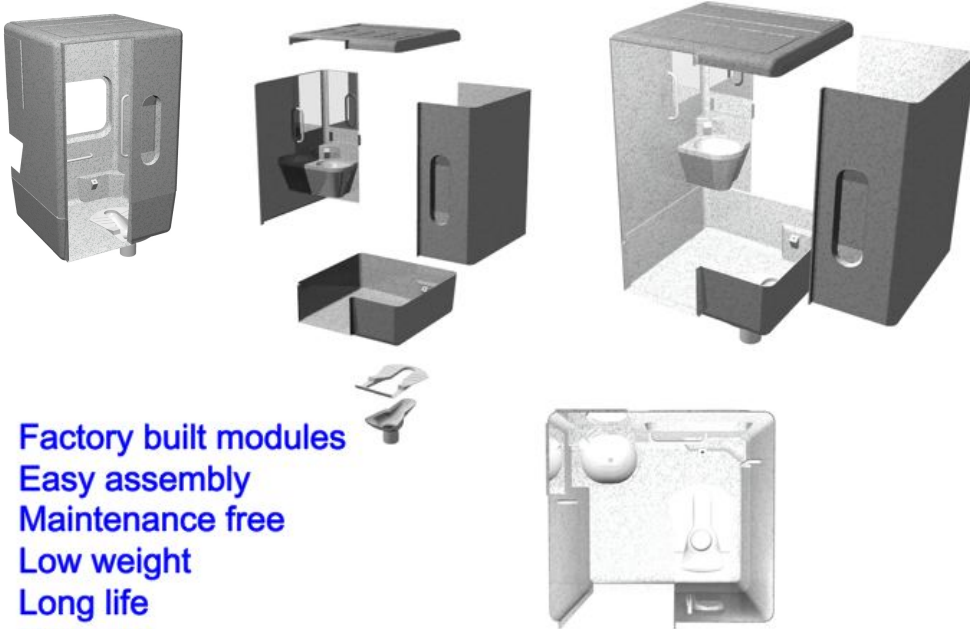

FRP HOUSING

Modular Rail Coach Toilet

C TECH

A Sine-IITB Company
**Innovation
Development
Company**

CTech Labs Pvt Ltd
C-703, Vijay Vihar
Powai Mumbai – 400076
www.ctechlabs.in
info@ctechlabs.in

Factory built modules
Easy assembly
Maintenance free
Low weight
Long life
Hygienic

Modular Toilet for Rail coaches - schematic

© K.Munshi